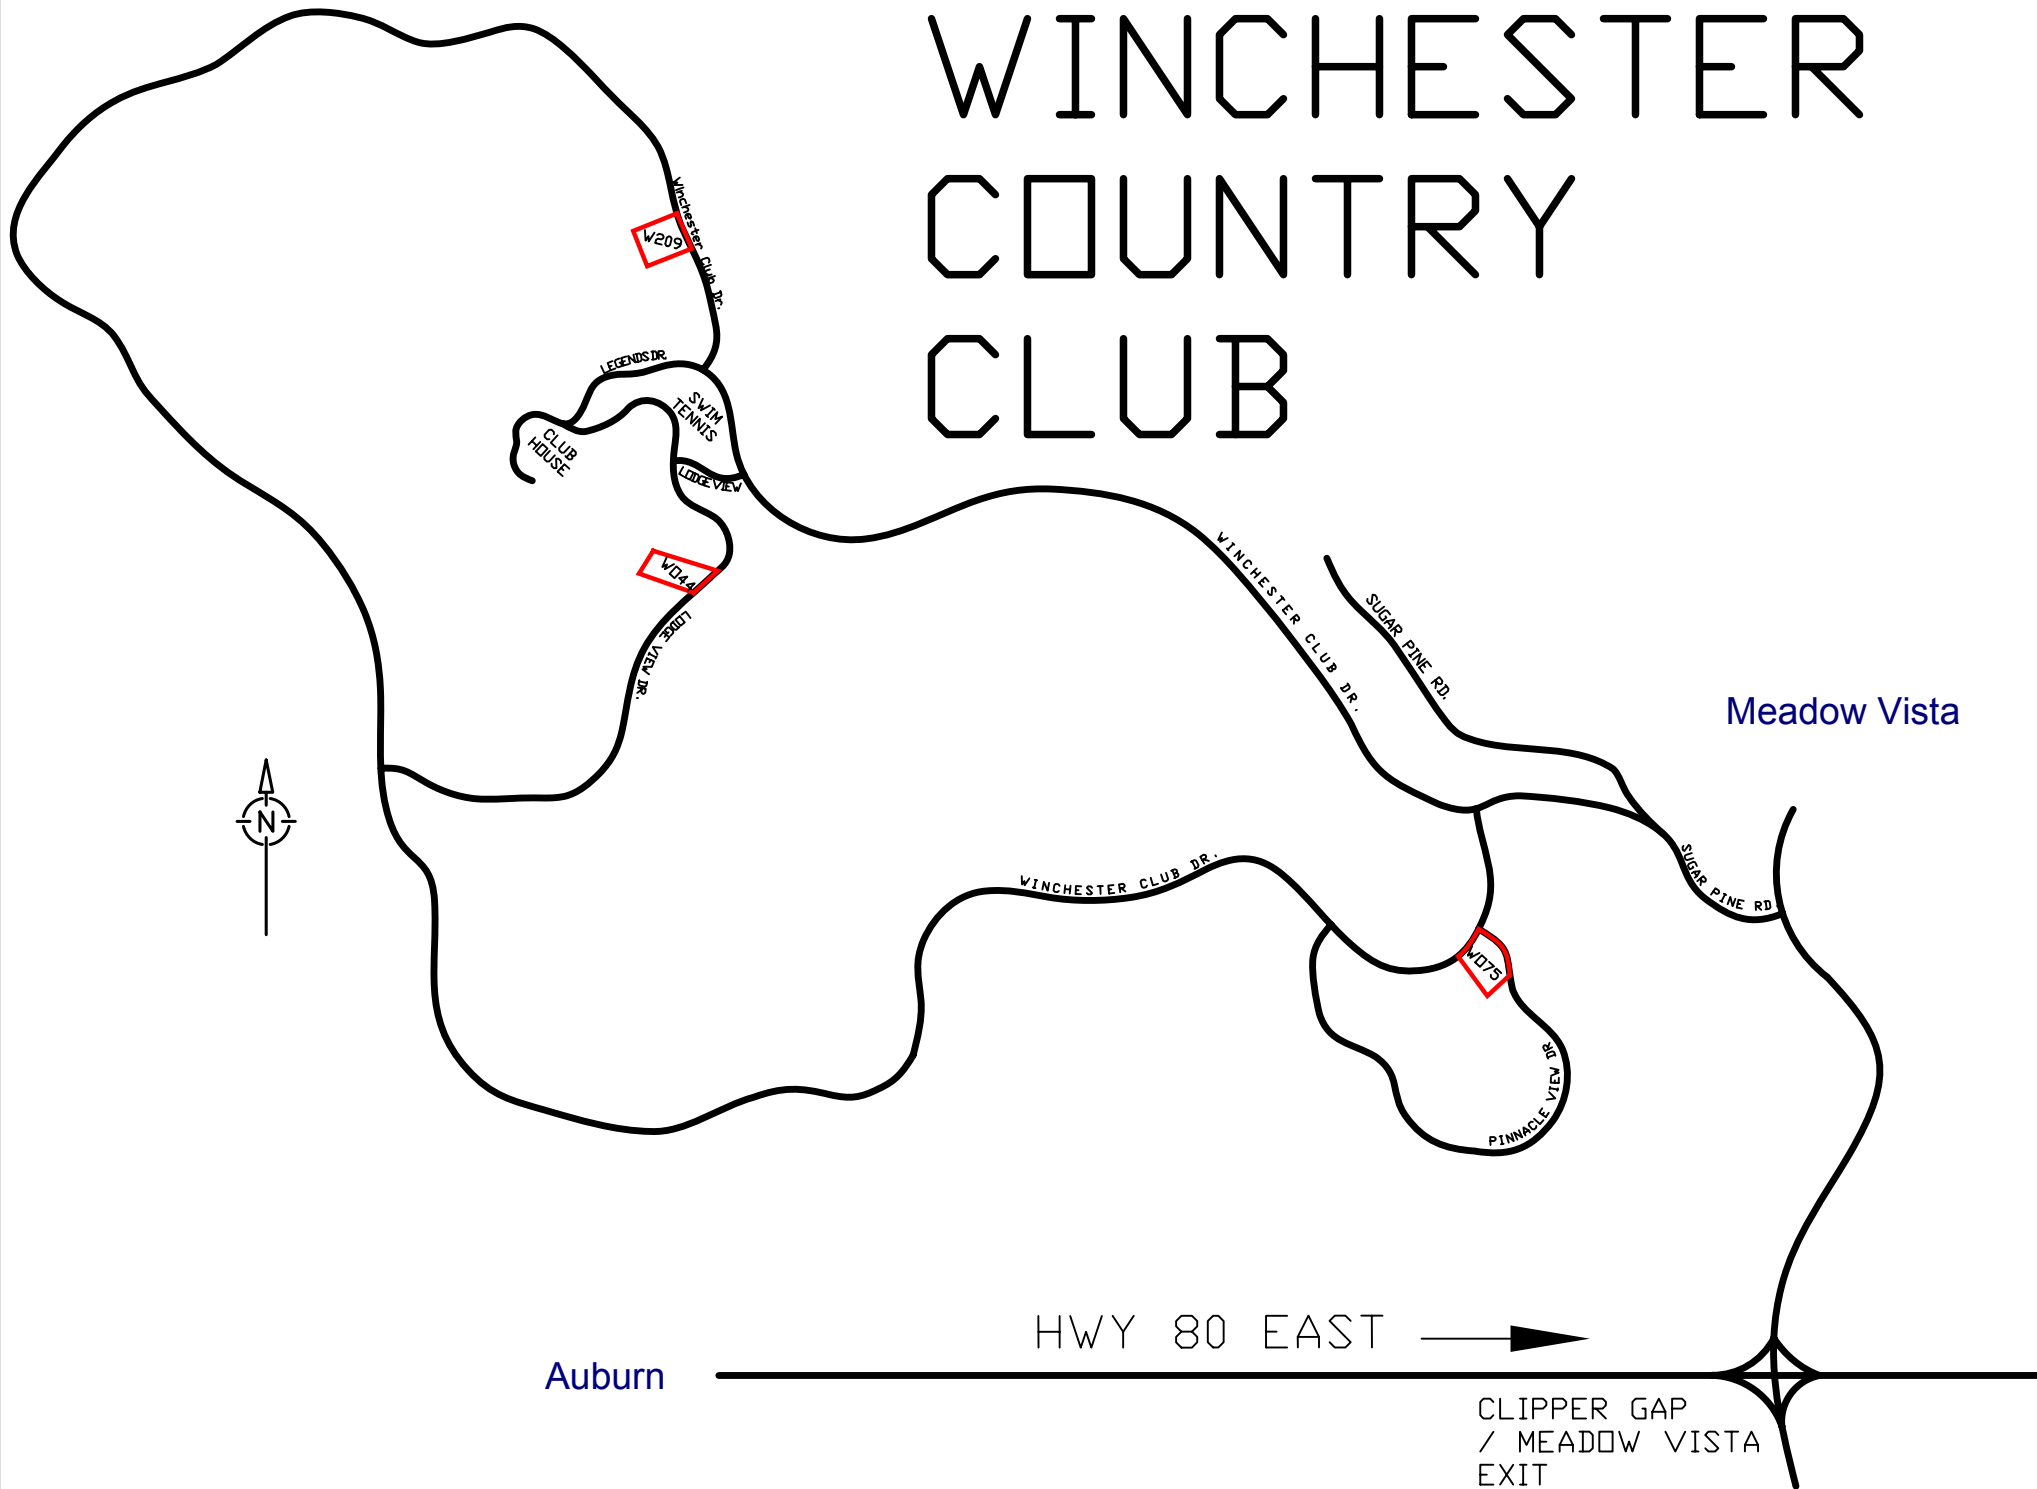

WINCHESTER COUNTRY CLUB

Auburn

HWY 80 EAST →

CLIPPER GAP
/ MEADOW VISTA
EXIT

Meadow Vista